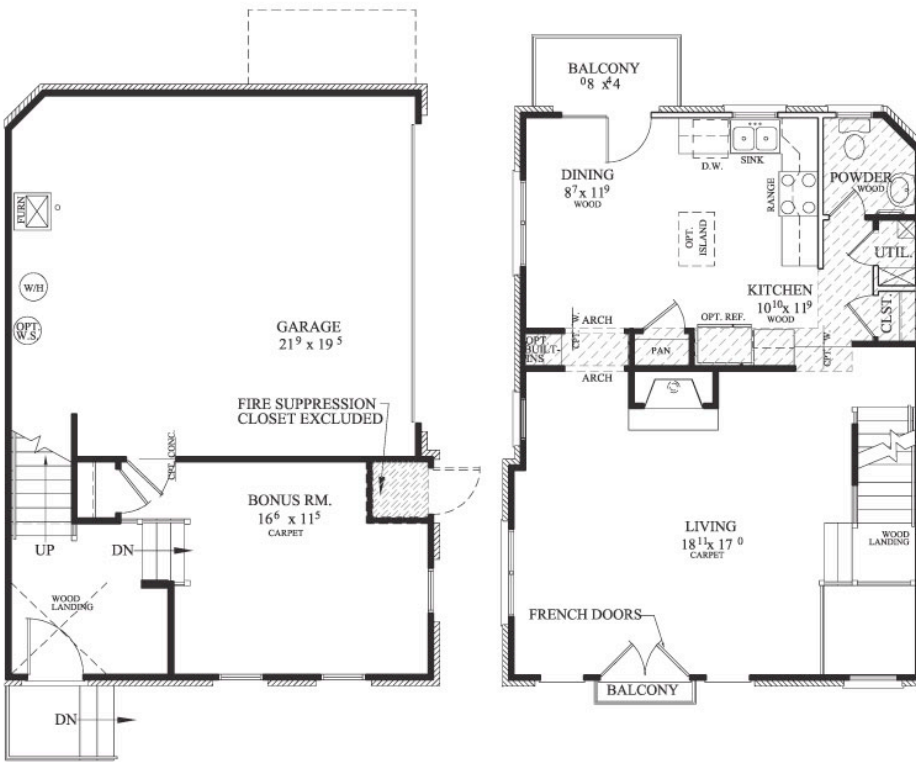

Second Floor
682 SQ. FT.

Basement
682 SQ. FT.

First Floor
682 SQ. FT.

De Soto
Luxury Townhomes
 SOPHISTICATED URBAN LIVING™